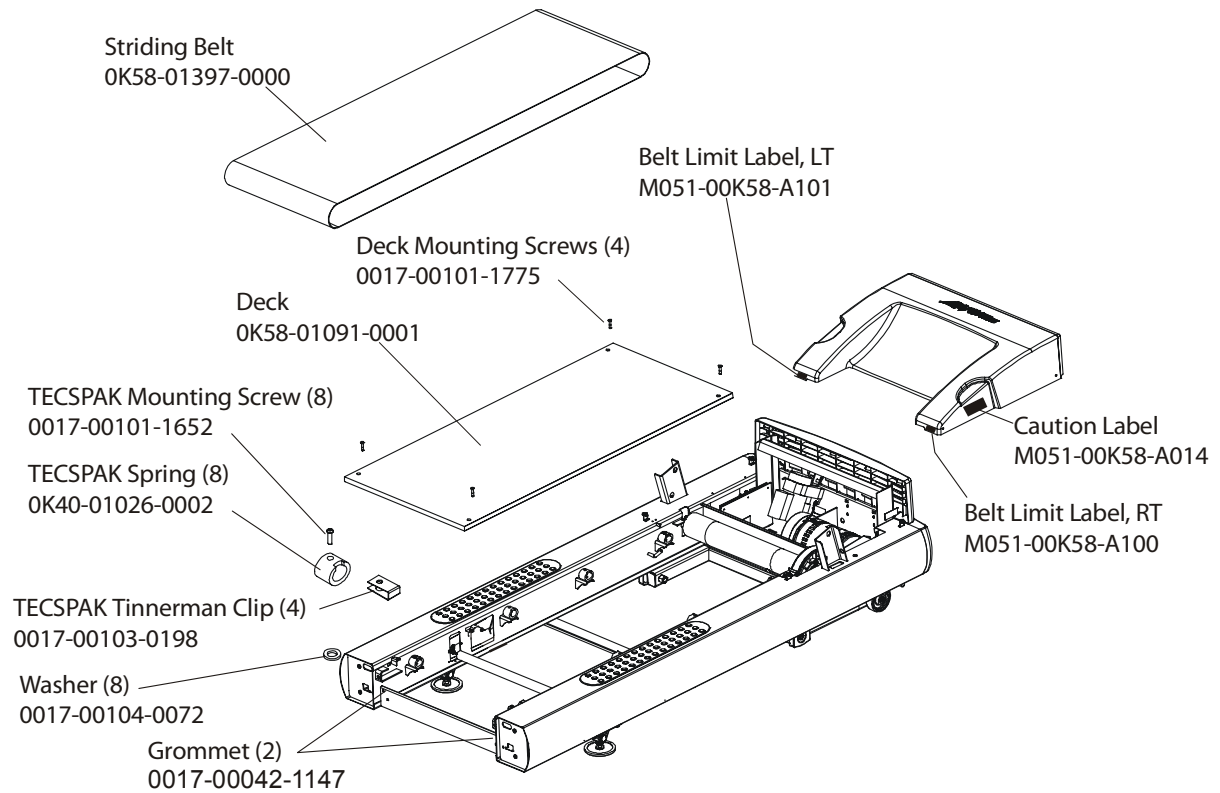

ARCTIC SILVER 97TEZ
Lift Frame and Lift Motor

97TEZ-0xxx-01
S/N TWZ100000 and up

ARCTIC SILVER 97TEZ
Wax/Lift Assembly-AK58-00243-0000

97TEZ-0xxx-01
S/N TWZ100000 and up

AK60-00171-0000 (100-120v) W/O FERRITE
AK60-00171-0001 (200-240v) W/O FERRITE
AK60-00171-0002 (100-120v) WITH FERRITE
AK60-00171-0003 (200-240v) WITH FERRITE